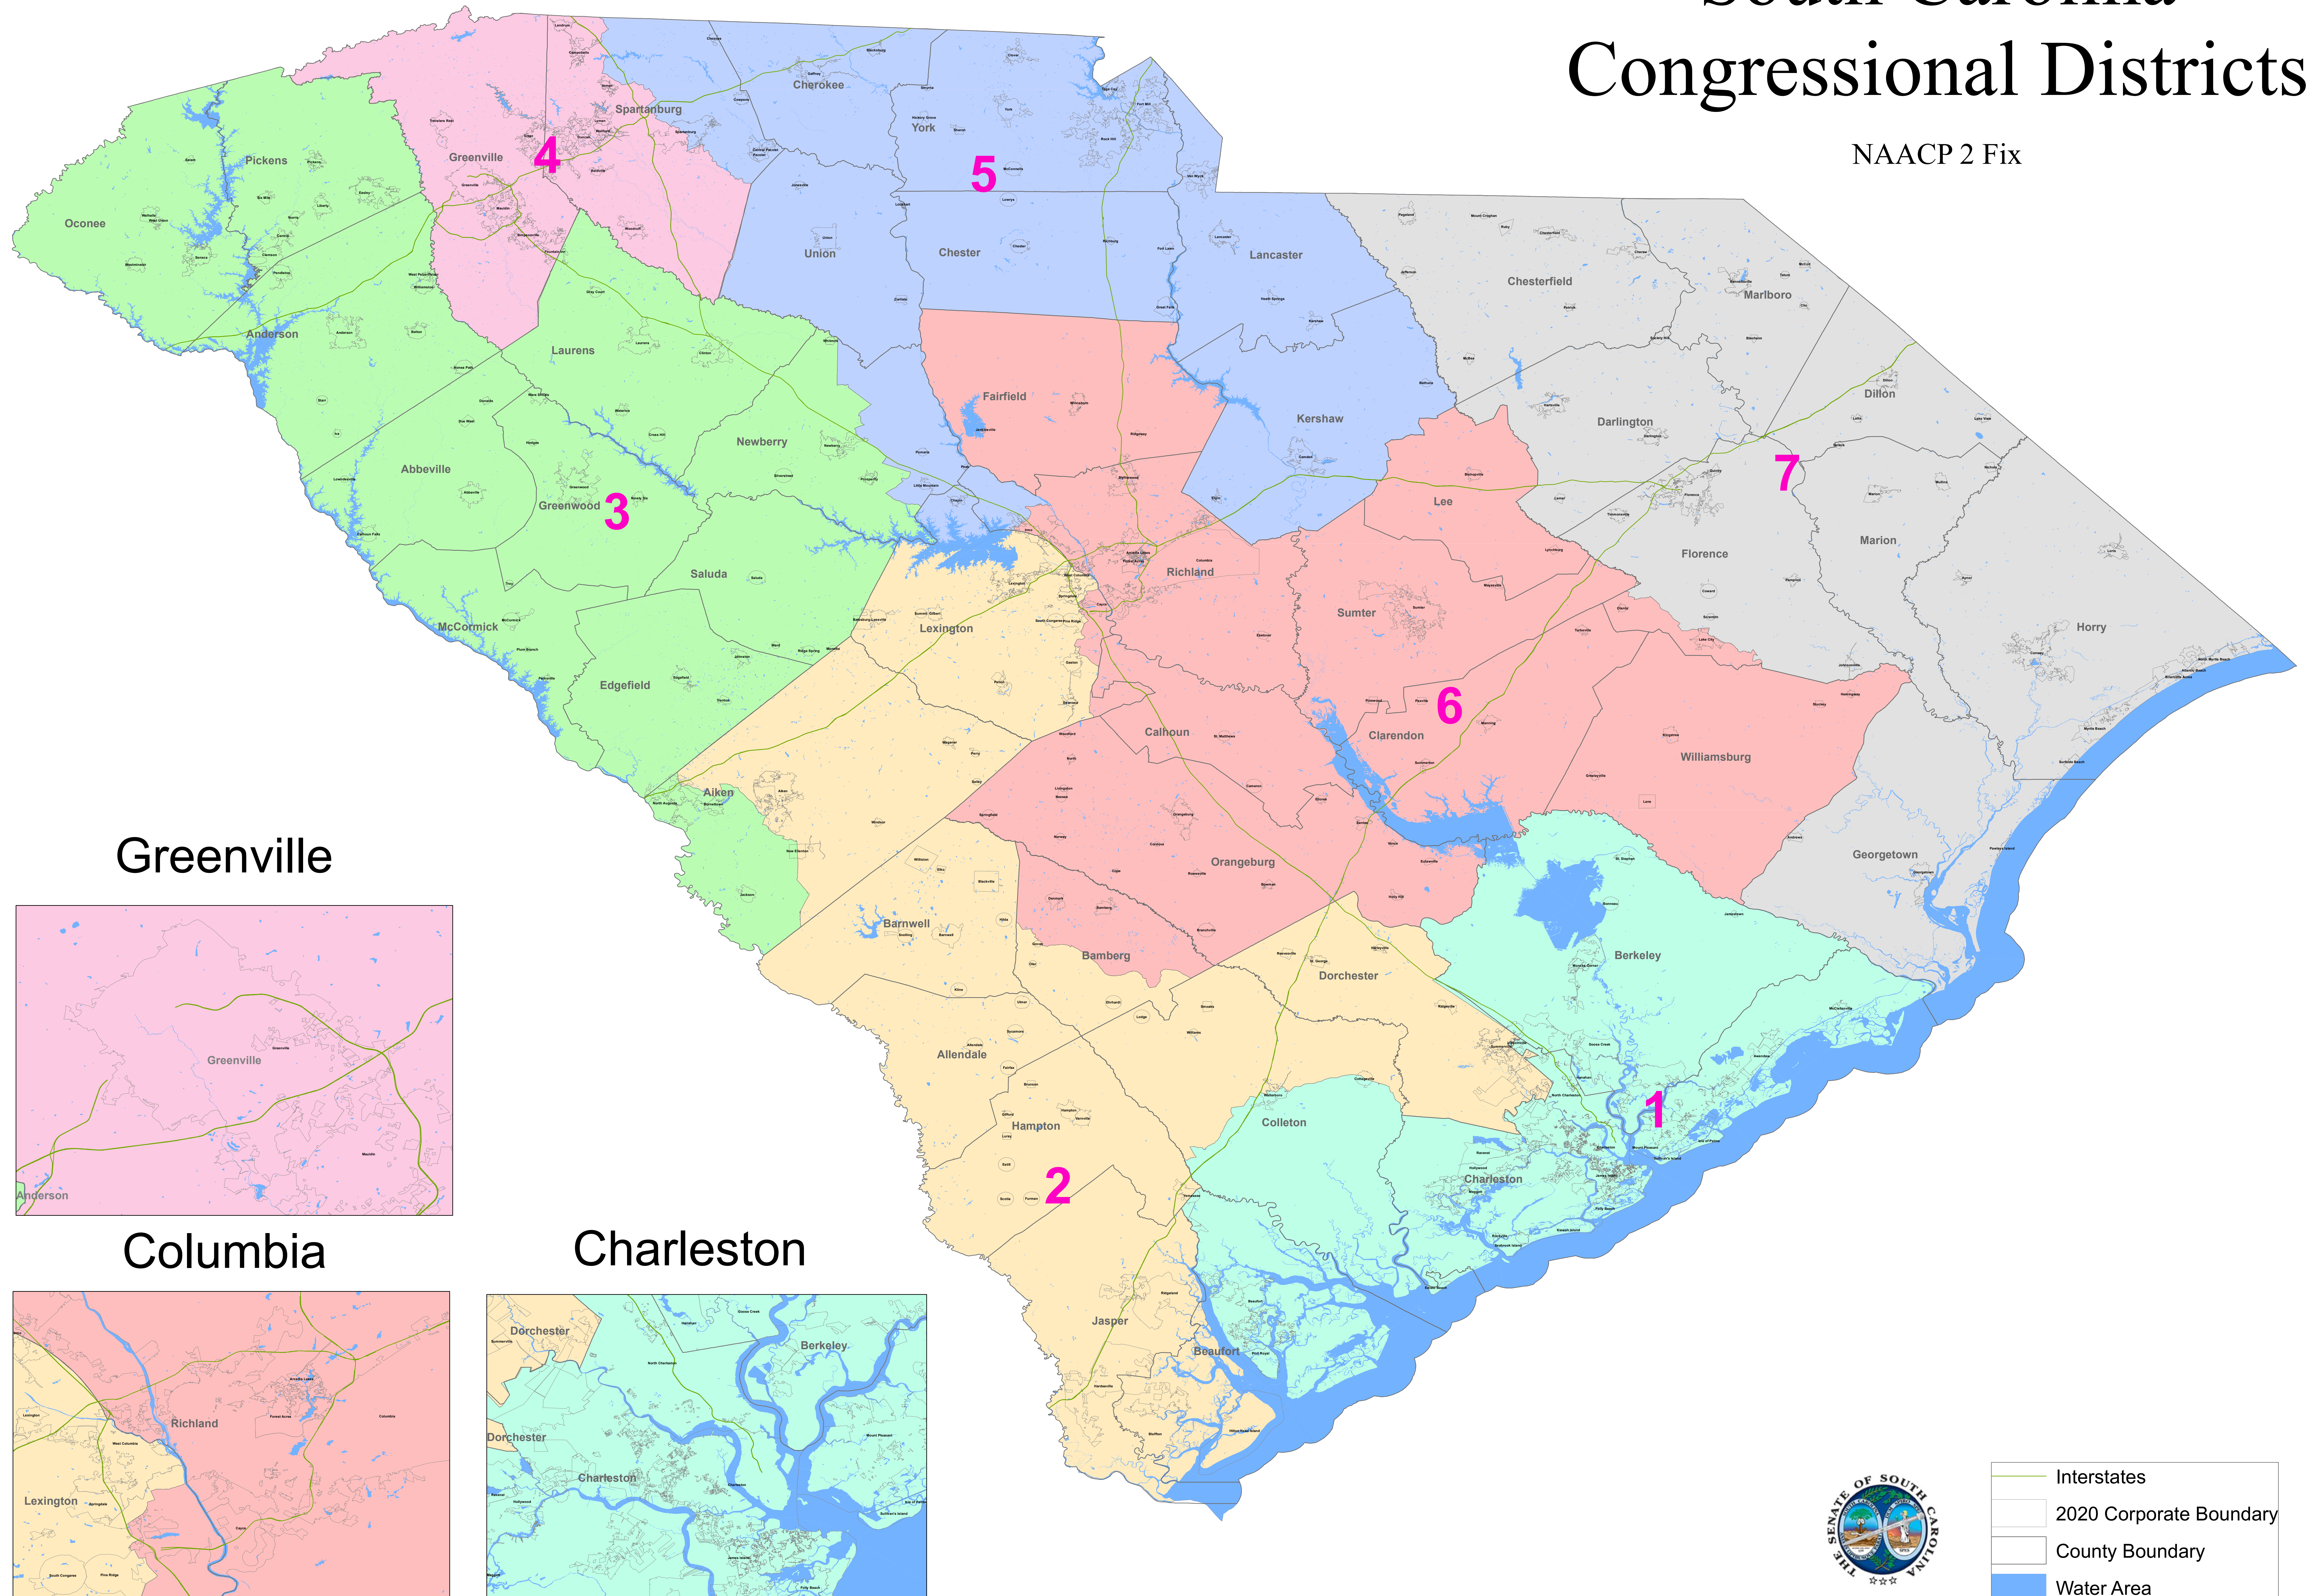

South Carolina Congressional Districts

NAACP 2 Fix

Greenville

Columbia

Charleston

- Interstates
- 2020 Corporate Boundary
- County Boundary
- Water Area