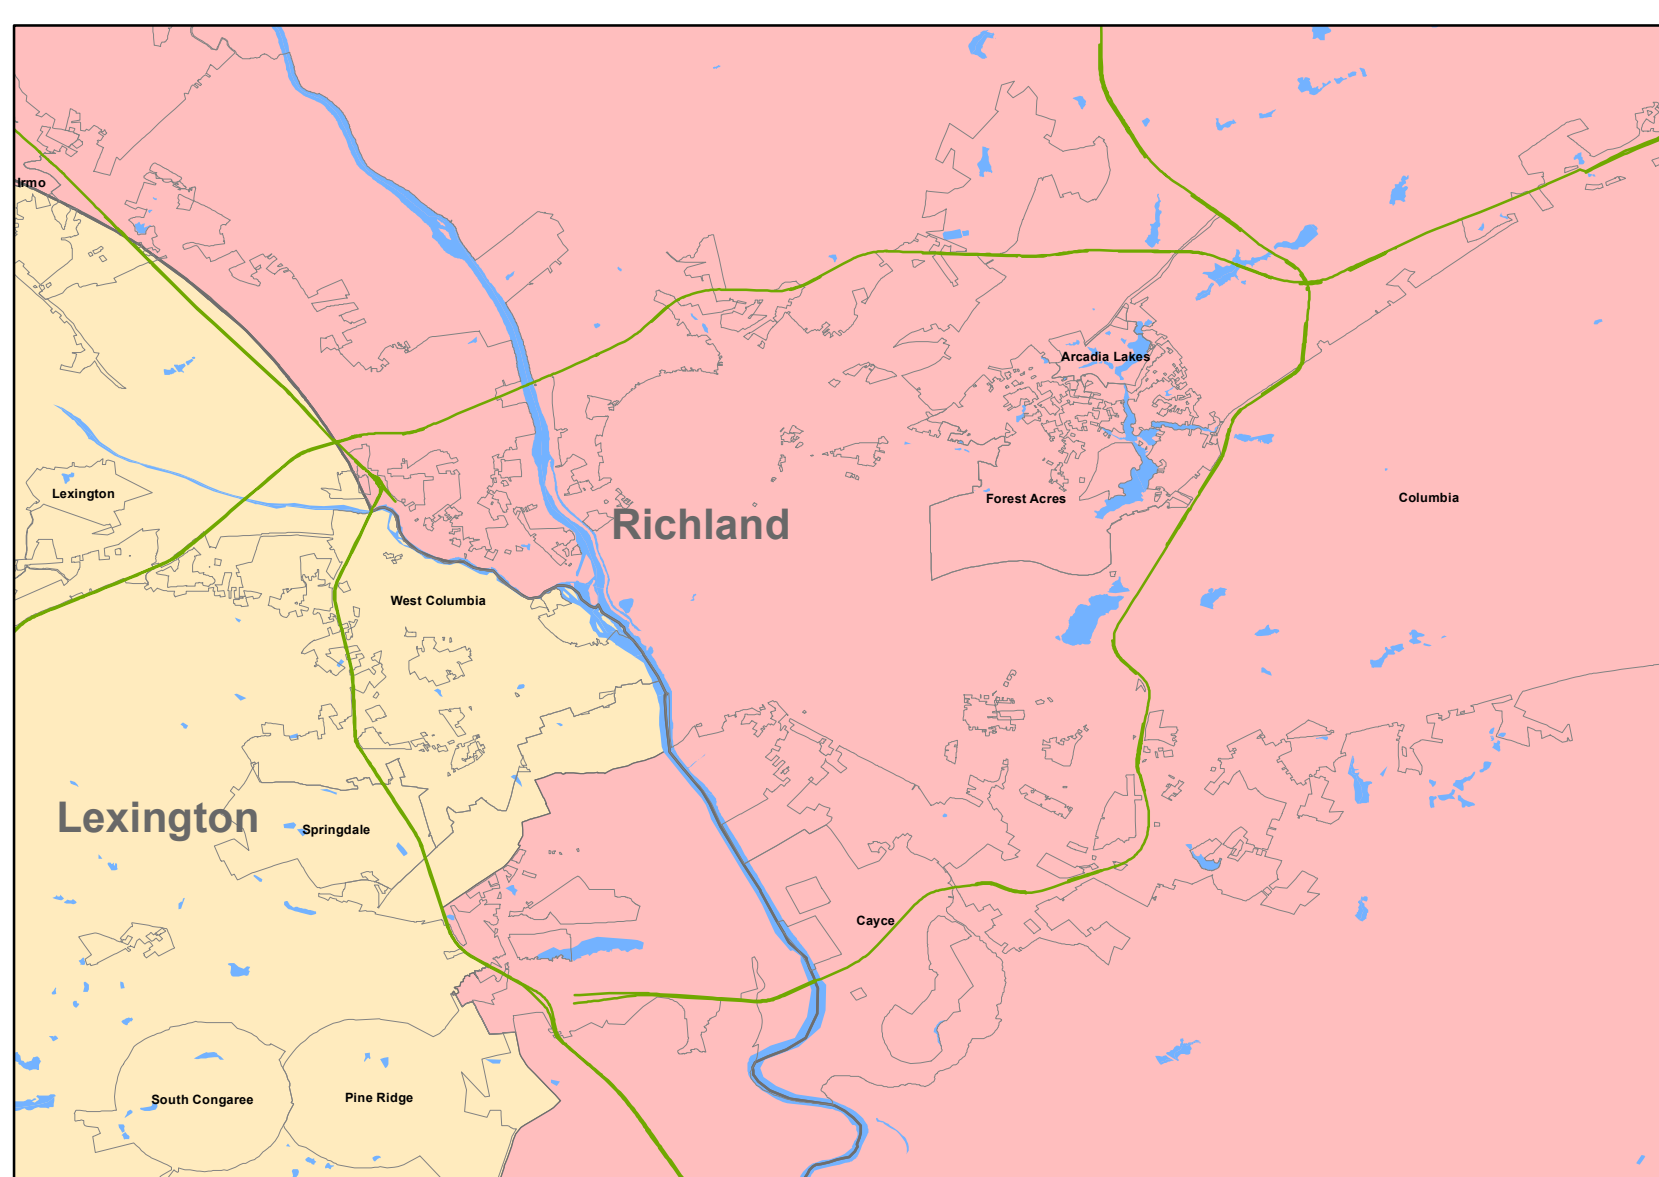

South Carolina Congressional Districts

NAACP 2 Fix

Greenville

Columbia

Charleston

- Interstates
- 2020 Corporate Boundary
- County Boundary
- Water Area